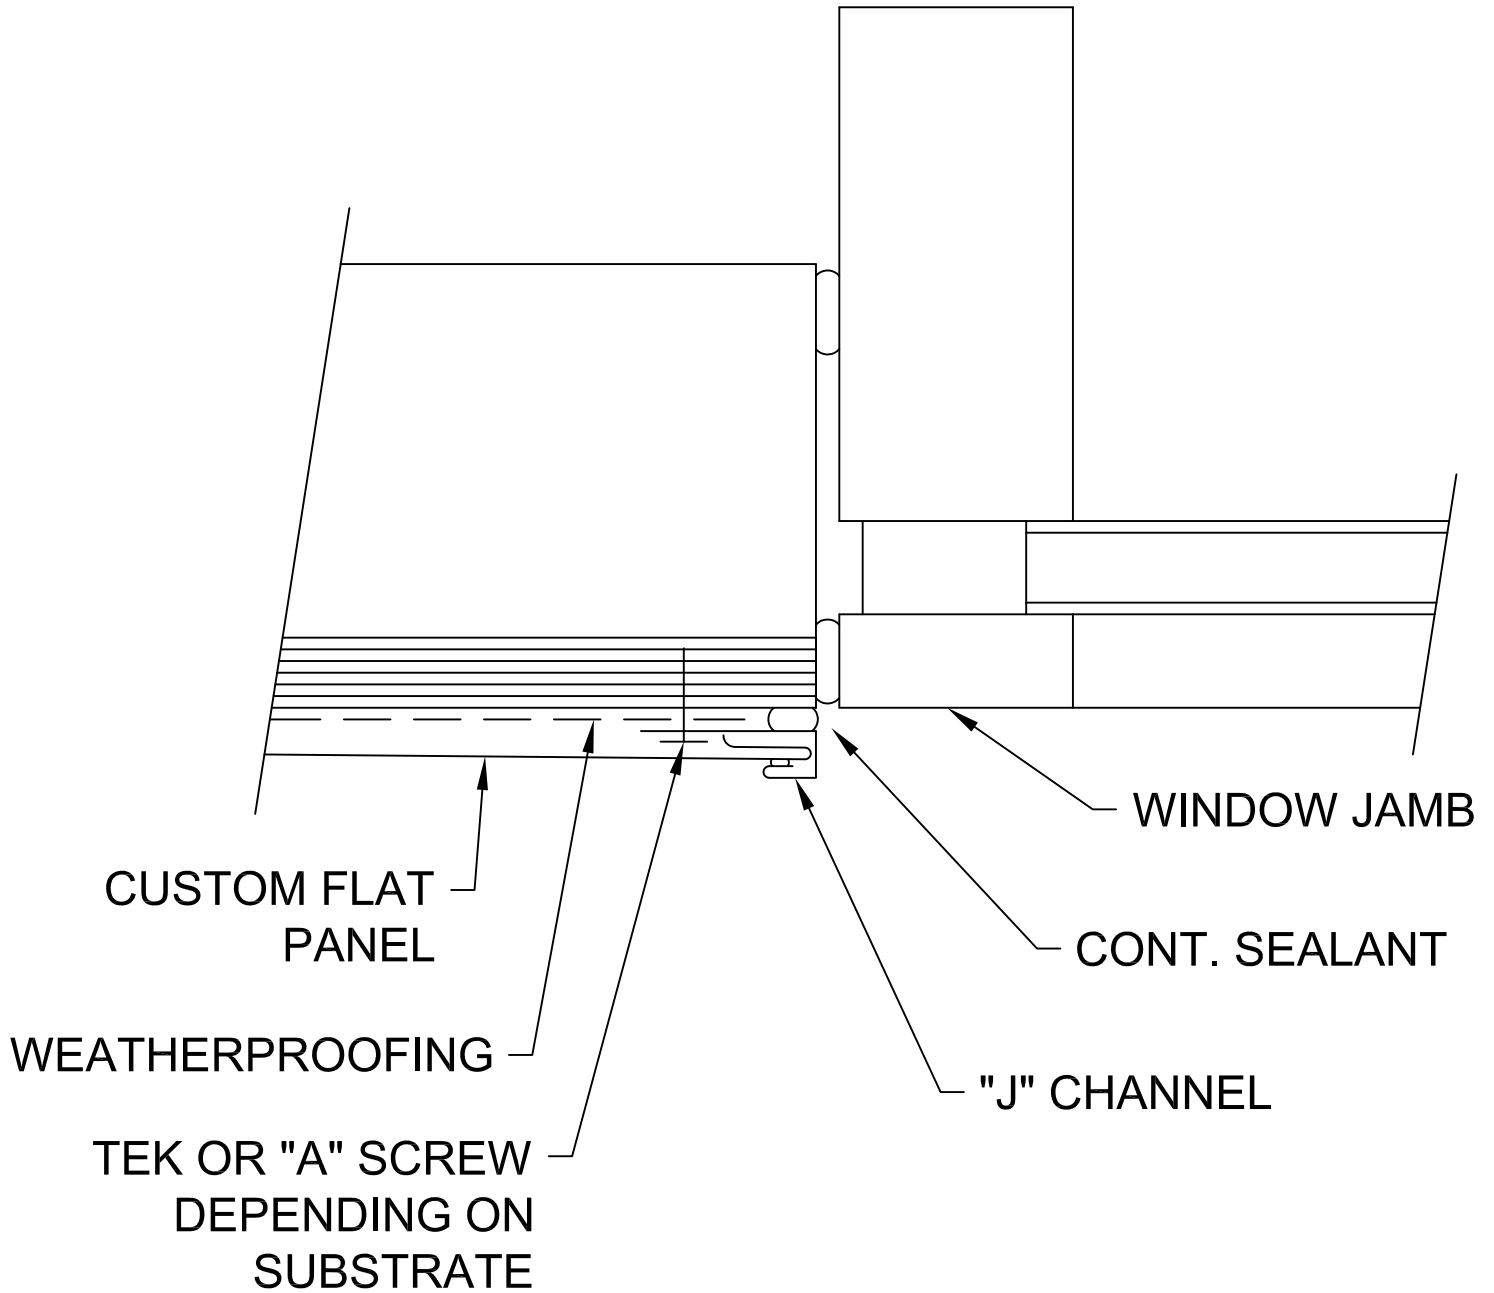

CUSTOM FLAT PANELS

CUSTOM FLAT PANEL

AVAILABLE IN A VARIETY OF MATERIALS AND FINISHES
IN THESE SIZES: "H" X "W" - 20" X 20" - 20" X 30"
20" X 40" - 30" X 20" - 40" X 20"

FLAT PANEL HEAD DETAIL

FLAT PANEL JAMB DETAIL

FLAT PANEL SILL DETAIL