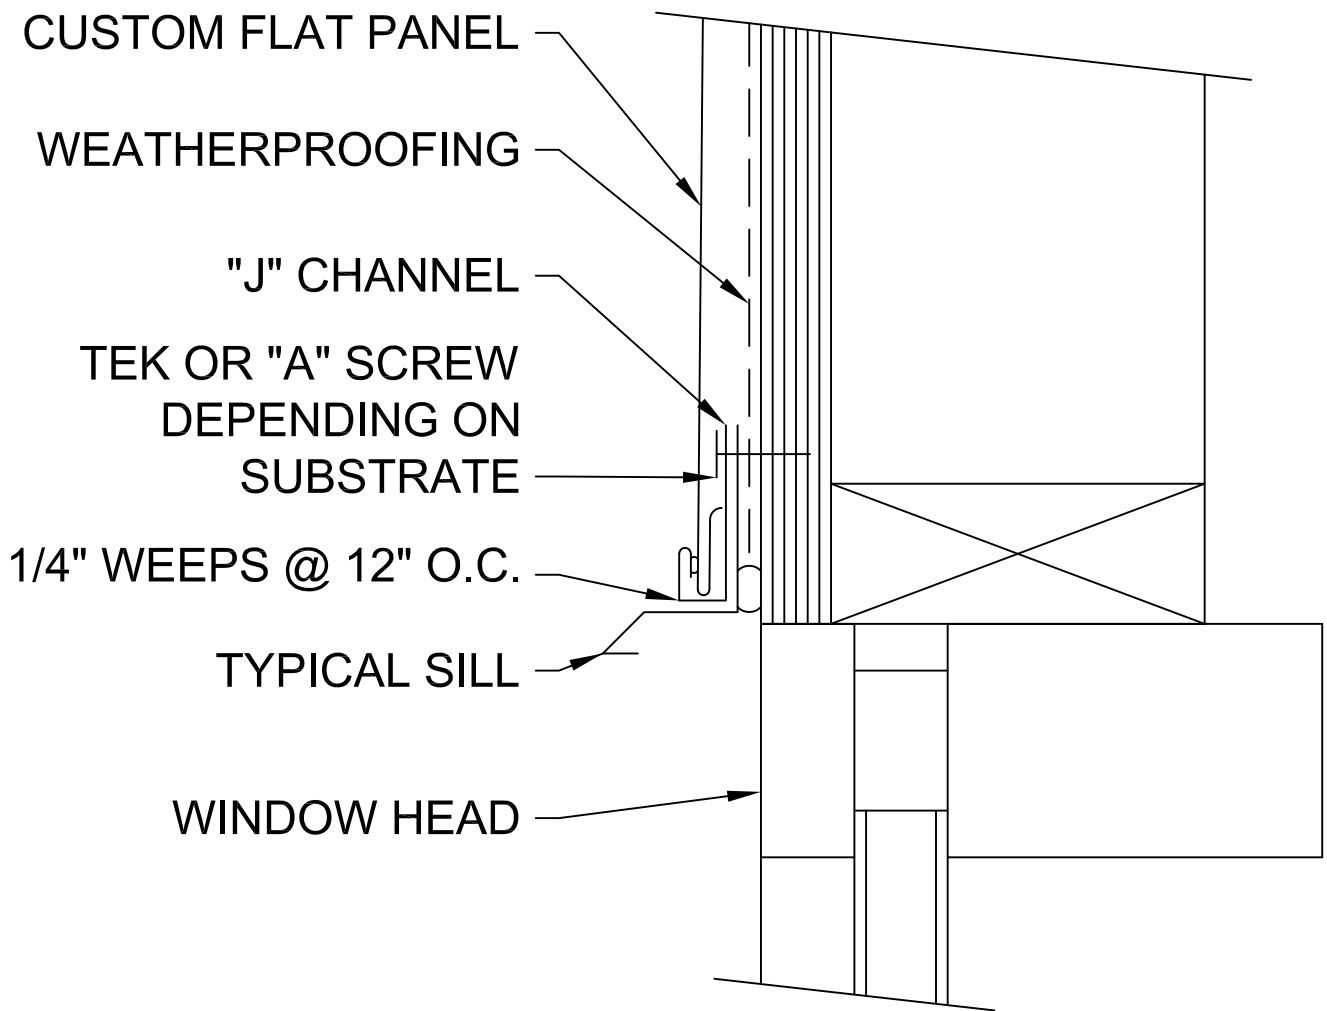

CUSTOM FLAT PANELS

CUSTOM FLAT PANEL

AVAILABLE IN A VARIETY OF MATERIALS AND FINISHES
IN THESE SIZES: "H" X "W" - 20" X 20" - 20" X 30"
20" X 40" - 30" X 20" - 40" X 20"

FLAT PANEL HEAD DETAIL

FLAT PANEL JAMB DETAIL

FLAT PANEL SILL DETAIL