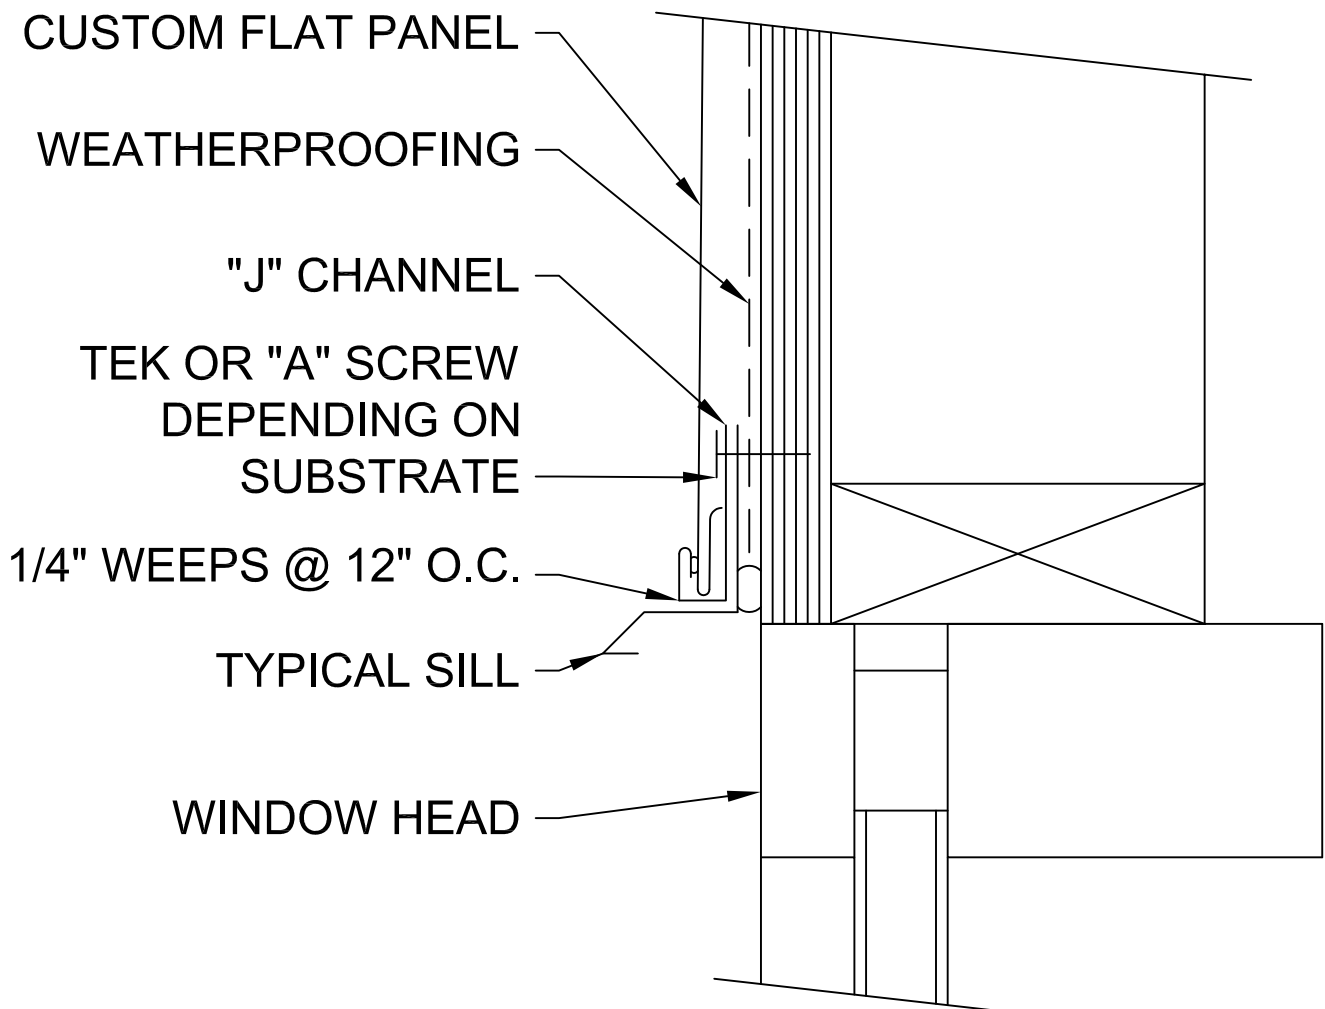

CUSTOM FLAT PANELS

CUSTOM FLAT PANEL

AVAILABLE IN A VARIETY OF MATERIALS AND FINISHES
IN THESE SIZES: "H" X "W" - 20" X 20" - 20" X 30"
20" X 40" - 30" X 20" - 40" X 20"

FLAT PANEL HEAD DETAIL

FLAT PANEL JAMB DETAIL

FLAT PANEL SILL DETAIL